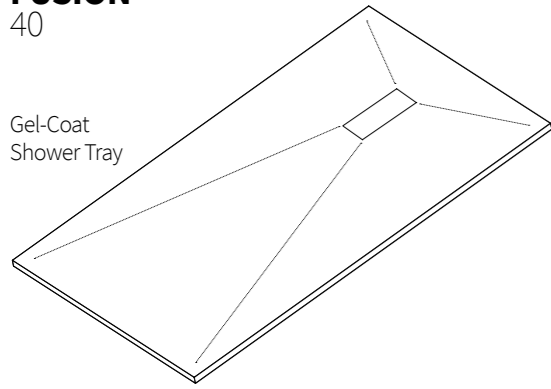

FUSION 40

Gel-Coat
Shower Tray