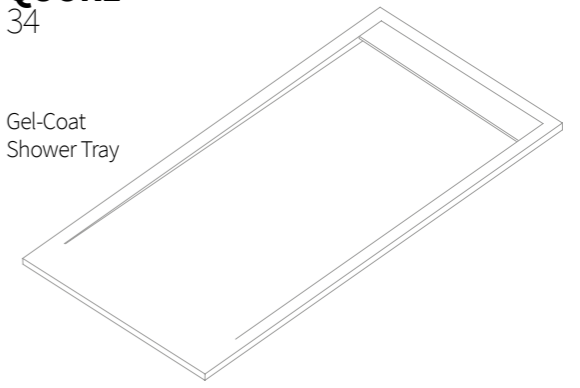

QUORE 34

Gel-Coat
Shower Tray