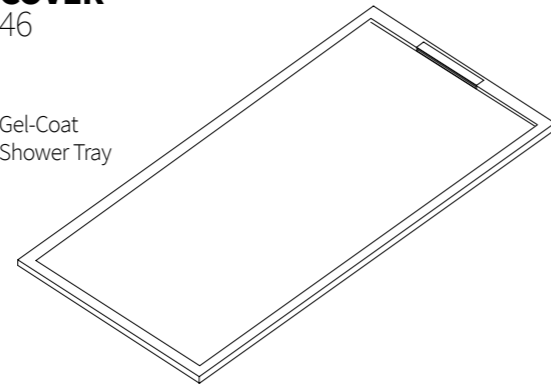

COVER 46

Gel-Coat
Shower Tray